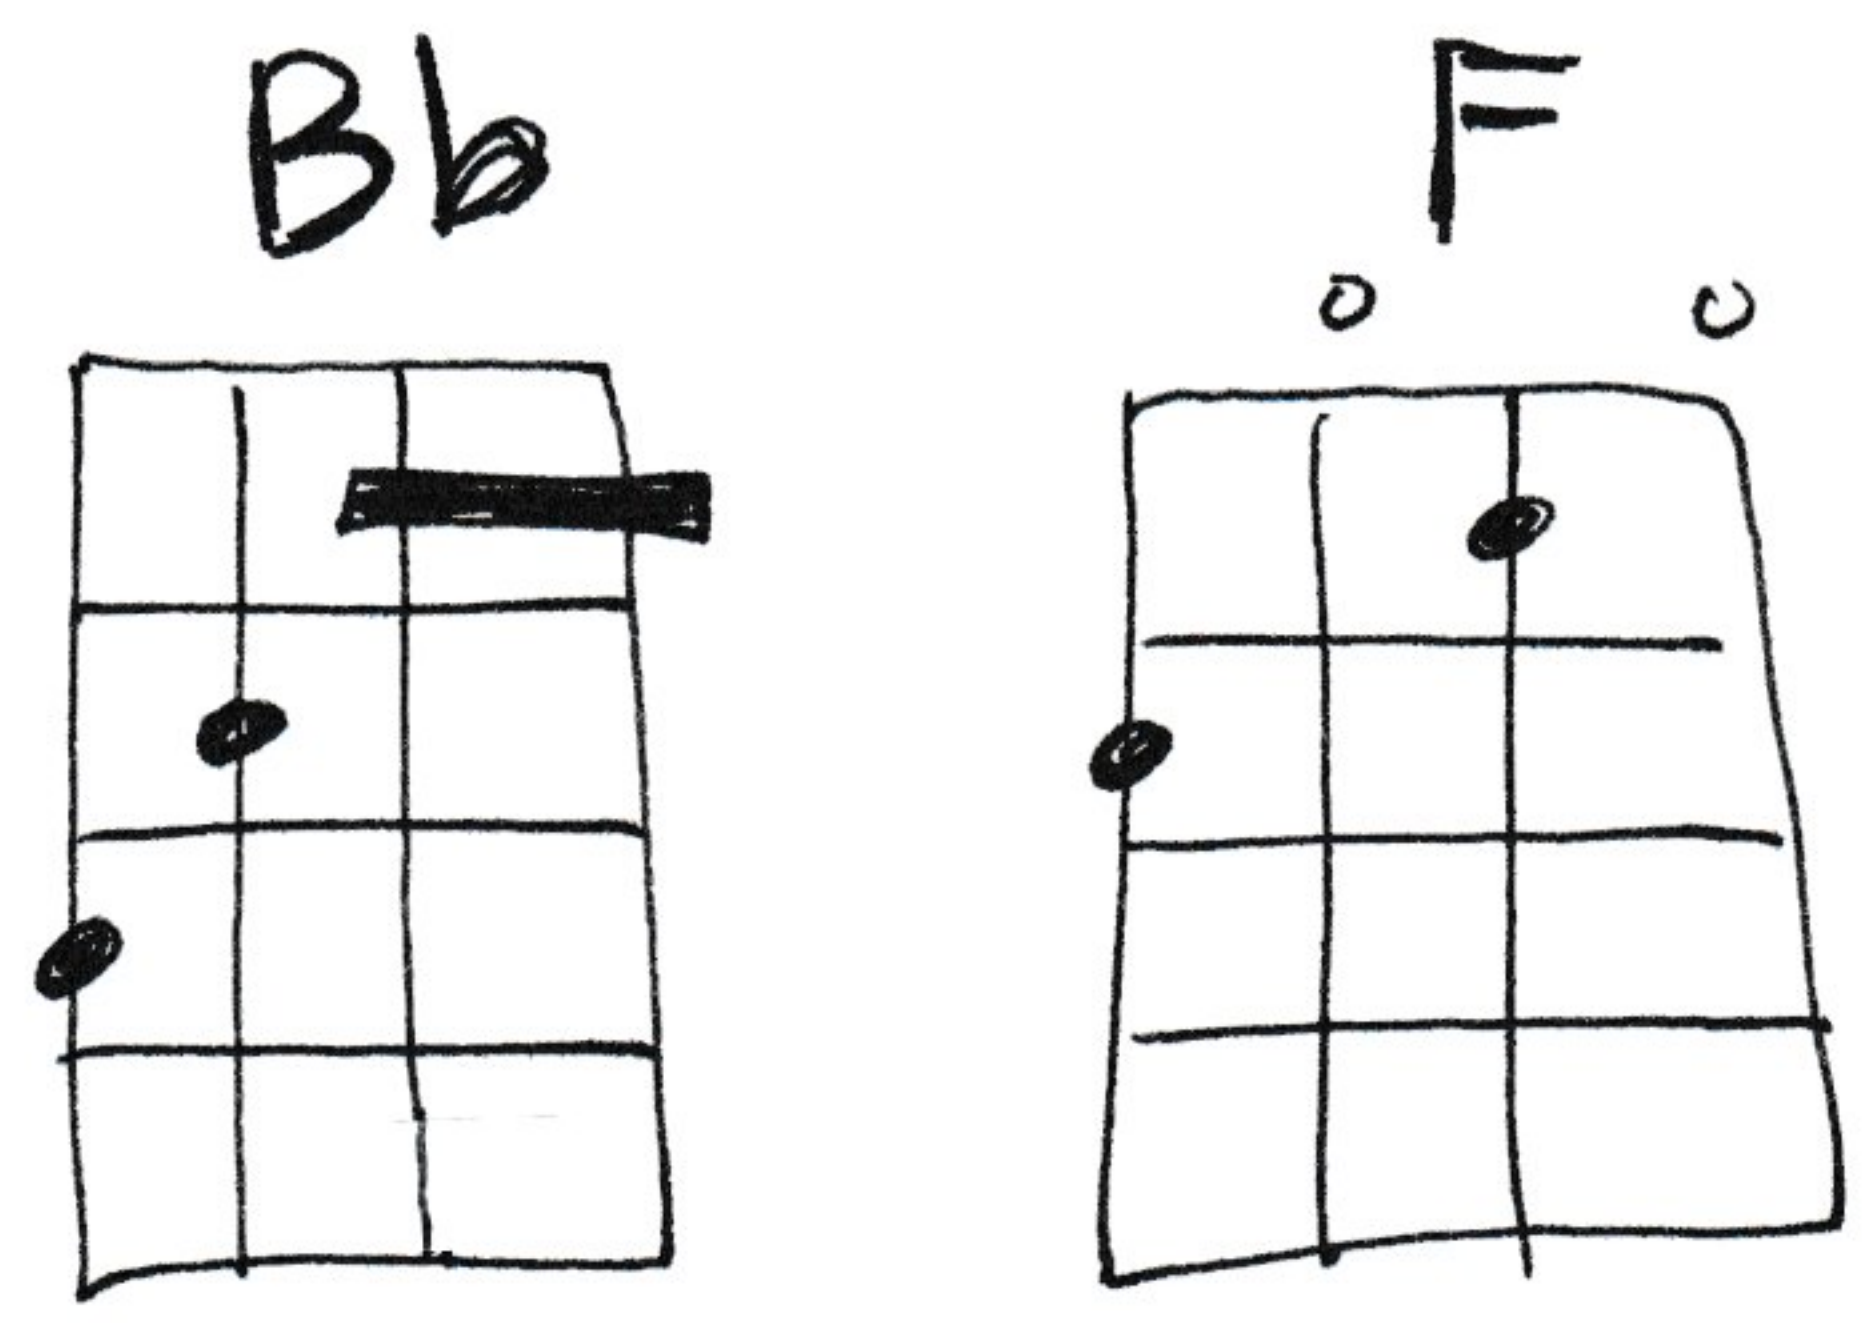

Original Key: Bb

11. The Siamese Cat Song / What's Going On Down There? Lady and the Tramp

[INTRO] Bb | Bb | Bb | Bb

[SI & AM]

Bb We are Siamese if you please (meow) Bb

Bb We are Siamese if you don't please F

F Plenty milk for you and also some for me Bb

Chords

Original Key: C

15. Belle Note Lady and the Tramp

[TONY]

Oh, this is the night
 It's a beautiful night
 And they call it Belle Notte

Look at the skies
 They have stars in their eyes
 On this lovely Belle Notte